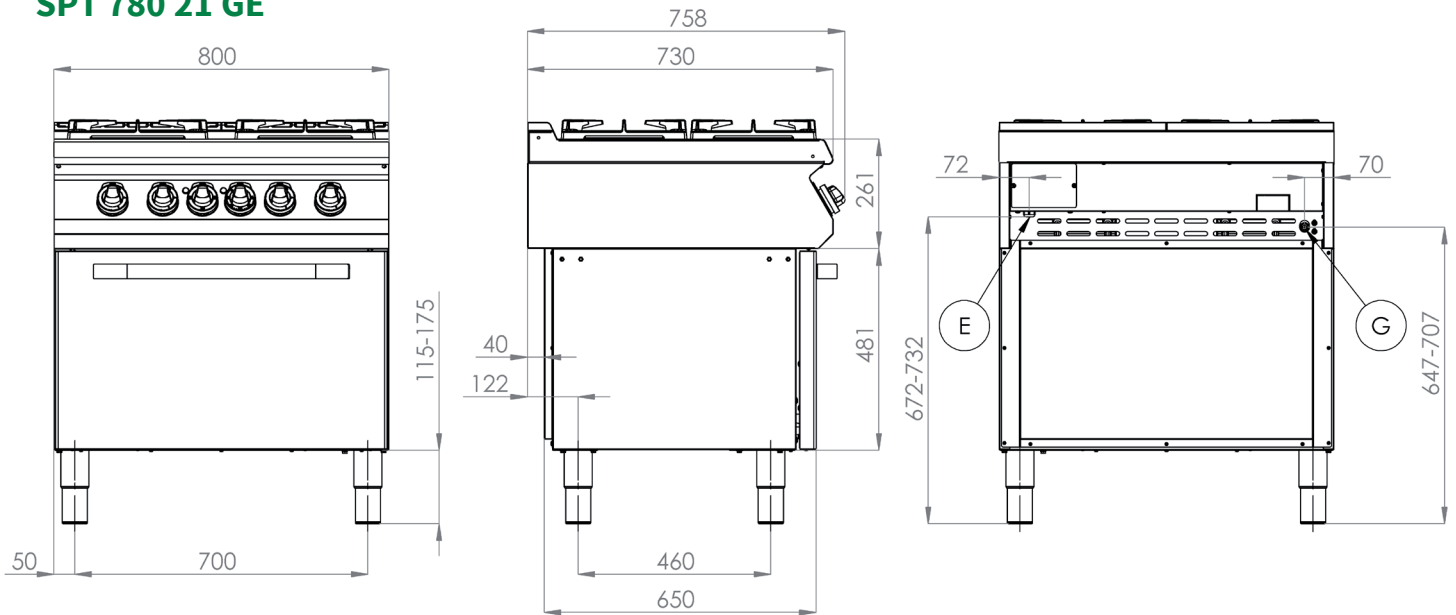

gas ranges/with ovens

SPT 780 21 GE