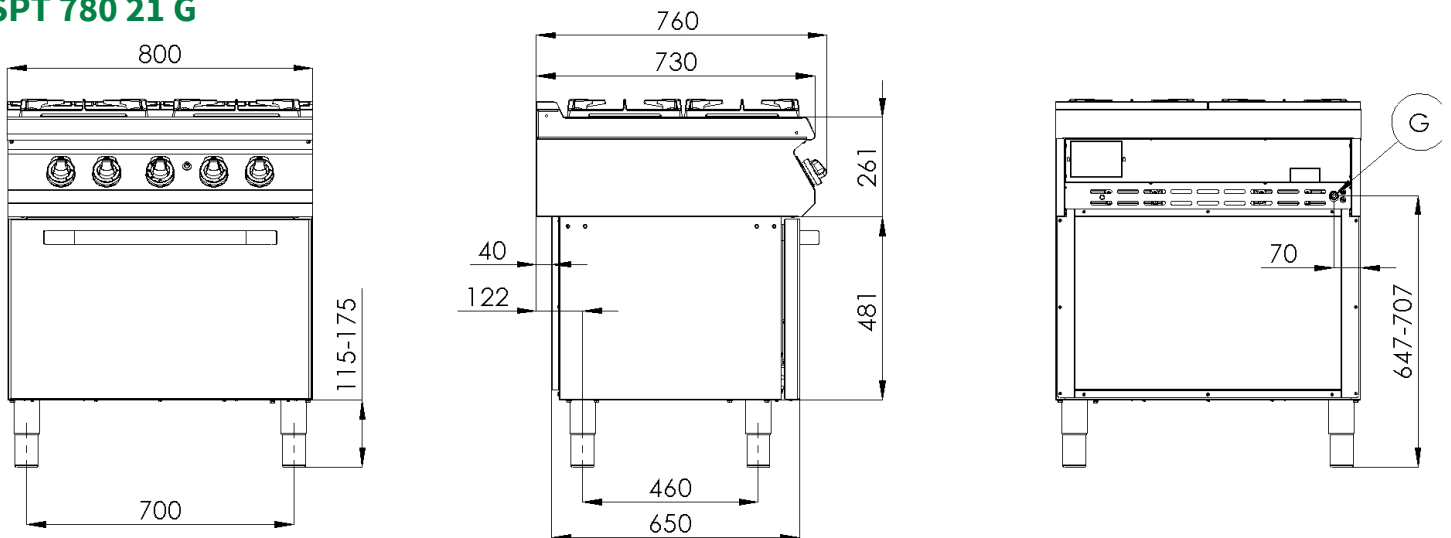

gas ranges/with ovens

SP 780 G

SP 7120 G

SPT 780 21 G

E - electric
G - gas