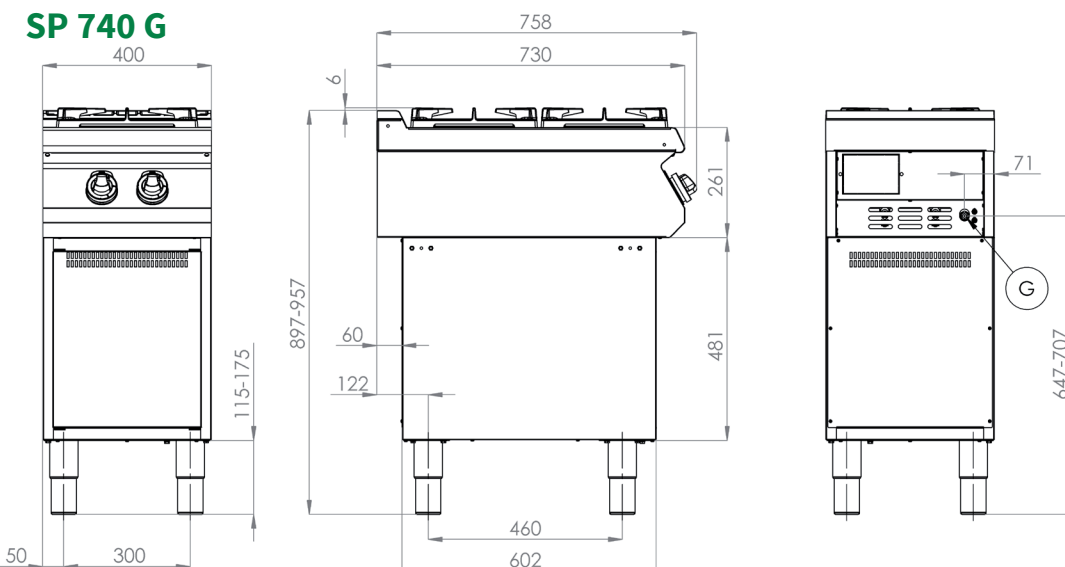

gas ranges/with ovens

SP 704 G

SP 708 G

SP 7012 G

SP 740 G

E - electric
G - gas