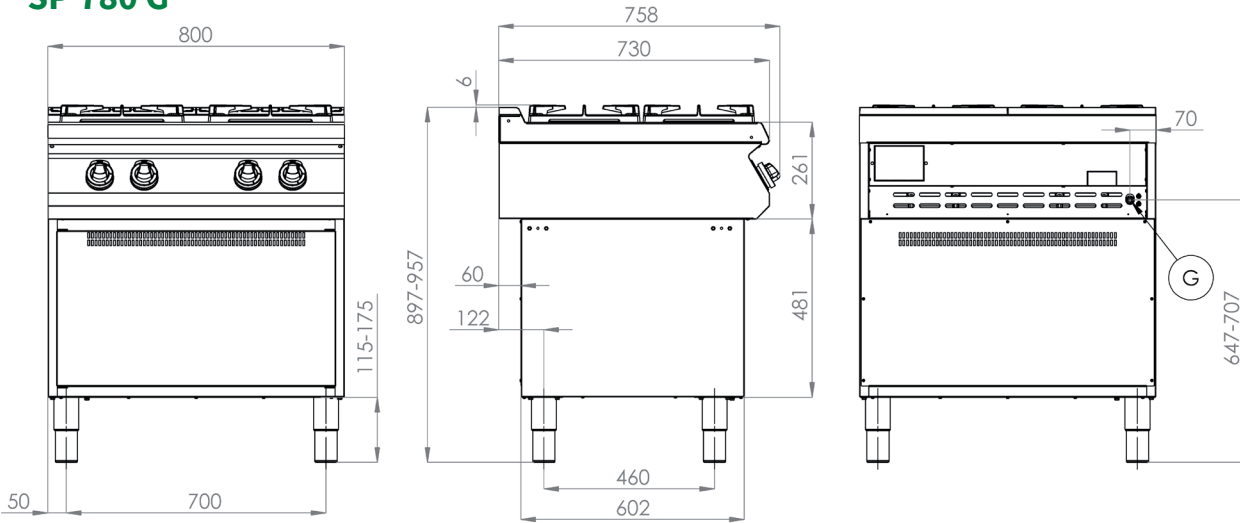

gas ranges/with ovens

SP 780 G