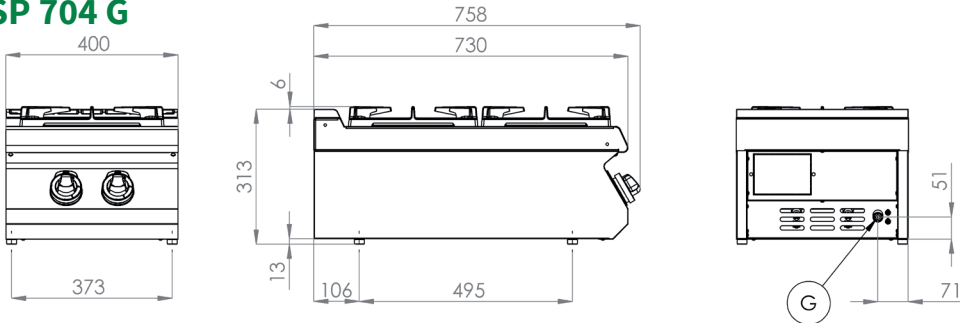

gas ranges/with ovens

SP 704 G