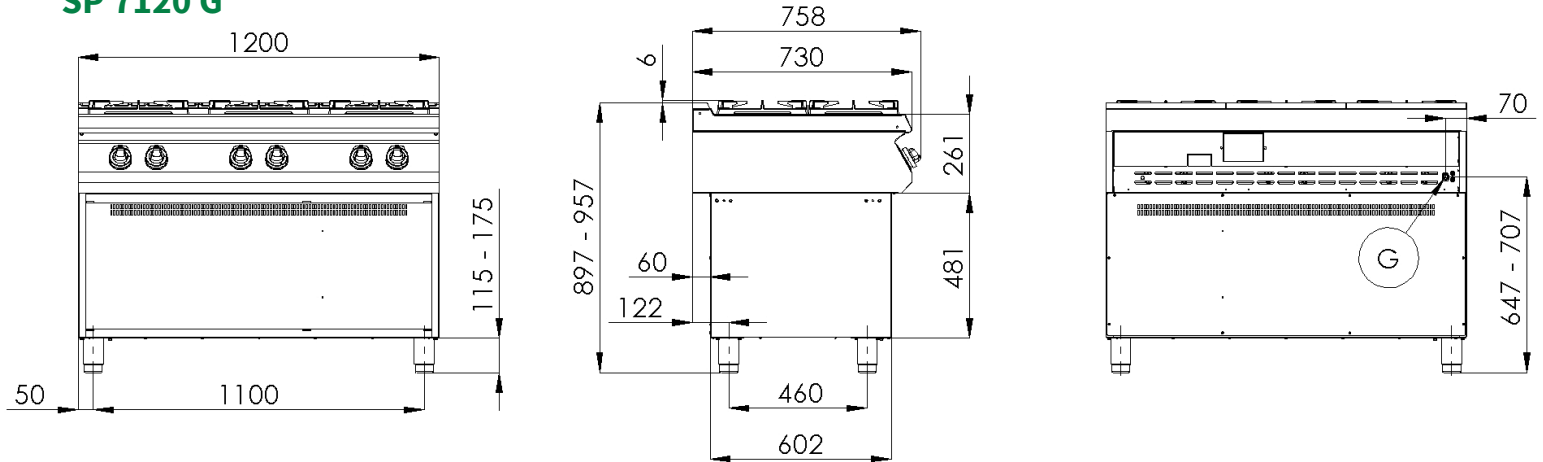

gas ranges/with ovens

SP 780 G

SP 7120 G

SPT 780 21 G

E - electric
G - gas